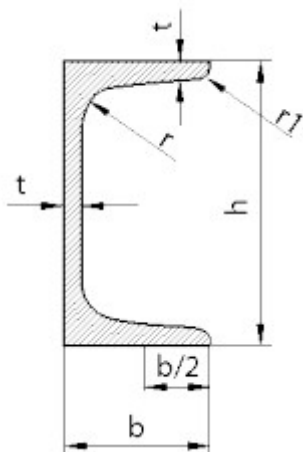

## UNP nosači

Kvalitet: S235/S275/S355

Dužina: 6 ili 12 metara

Oznaka	Dimenzije u mm			
UNP	h	b	s	t
30x15	30	15	4,0	4,5
30	30	33	5,0	7,0
40x20	40	20	5,0	5,5
40	40	35	5,0	7,0
50x25	50	25	5,0	6,0
50	50	38	5,0	7,0
60	60	30	6,0	6,0
65	65	42	5,5	7,5
80	80	45	6,0	8,0
100	100	50	6,0	8,5
120	120	55	7,0	9,0
140	140	60	7,0	10,0
160	160	65	7,5	10,5
180	180	70	8,0	11,0
200	200	75	8,5	11,5
220	220	80	9,0	12,5
240	240	85	9,5	13,0
260	260	90	10,0	16,0
280	280	95	10,0	15,0
300	300	100	10,0	16,0
320	320	100	14,0	17,5
350	350	100	14,0	16,0
380	380	102	13,5	16,0
400	400	110	14,0	18,0